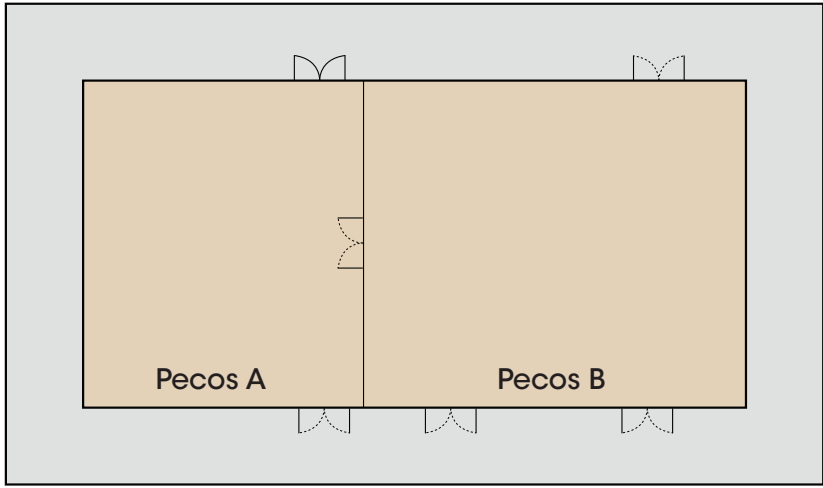

Chrome Showroom

ROOM	SQUARE FOOTAGE	DIMENSIONS W x L	CEILING HEIGHT	CLASSROOM	THEATER	U-SHAPE	BANQUET	RECEPTION	CONFERENCE	EXHIBITS 10 x 10
EXECUTIVE MEETING ROOMS										
CENTENNIAL BALLROOM (OVERALL)	13,000	152' x 80'	20'	500	1,500	N/A	800	1,200	N/A	65
CENTENNIAL BALLROOM A	4,160	51' x 80'	20'	120	400	50	200	450	50	20
CENTENNIAL BALLROOM B	4,160	51' x 80'	20'	144	400	50	200	450	50	20
CENTENNIAL BALLROOM C	960	25' x 40'	20'	36	50	20	40	50	24	8
CENTENNIAL BALLROOM D	1,200	31' x 40'	20'	48	70	26	60	80	32	10
CENTENNIAL BALLROOM E	960	25' x 40'	20'	36	50	20	40	50	24	8
CENTENNIAL BALLROOM AB	8,320	102' x 80'	20'	345	800	90	300	800	100	40
CENTENNIAL BALLROOM BCDE	7,280	102' x 80'	20'	150	320	90	350	800	100	45
CENTENNIAL BALLROOM CD	2,160	54' x 40'	20'	120	150	30	100	150	40	18
CENTENNIAL BALLROOM DE	2,160	54' x 40'	20'	120	150	30	100	150	40	18
CENTENNIAL BALLROOM CDE	3,120	78' x 40'	20'	115	220	40	180	300	50	26
BOARDROOM	522	28' x 15'	20'	N/A	N/A	N/A	N/A	N/A	18	N/A
PREFUNCTION	3,572	152' x 14'	20'	N/A	N/A	N/A	N/A	N/A	N/A	N/A
PECOS A	1,548	36' x 43'	13'	48	80	20	50	85	26	10
PECOS B	2,150	50' x 43'	13'	90	225	36	130	225	40	20
CHROME SHOWROOM	6,500	-	-	-	500	N/A	200	600	N/A	N/A