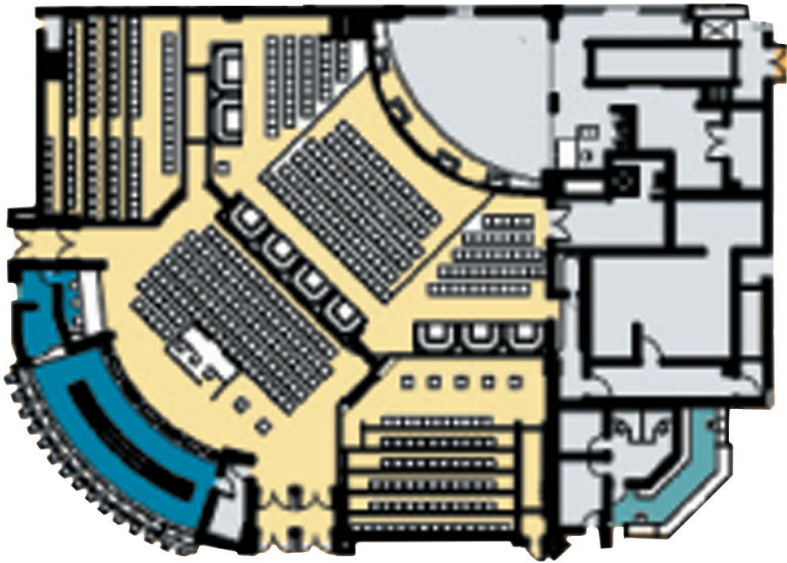

SANTA FE STATION[®]

SALES KIT

GREAT MEETINGS & EVENTS START HERE

PROPERTY MAP

HOTEL & GUEST ROOMS

Each of our 200 guest rooms boasts an inviting interior and modern amenities. While our numerous property amenities, lively lounges and always personalized service makes for an incredible experience.

Chrome Showroom

ROOM	SQUARE FOOTAGE	DIMENSIONS W x L	CEILING HEIGHT	CLASSROOM	THEATER	U-SHAPE	BANQUET	RECEPTION	CONFERENCE	EXHIBITS 10 x 10
EXECUTIVE MEETING ROOMS										
CENTENNIAL BALLROOM (OVERALL)	13,000	152' x 80'	20'	500	1,500	N/A	800	1,200	N/A	65
CENTENNIAL BALLROOM A	4,160	51' x 80'	20'	120	400	50	200	450	50	20
CENTENNIAL BALLROOM B	4,160	51' x 80'	20'	144	400	50	200	450	50	20
CENTENNIAL BALLROOM C	960	25' x 40'	20'	36	50	20	40	50	24	8
CENTENNIAL BALLROOM D	1,200	31' x 40'	20'	48	70	26	60	80	32	10
CENTENNIAL BALLROOM E	960	25' x 40'	20'	36	50	20	40	50	24	8
CENTENNIAL BALLROOM AB	8,320	102' x 80'	20'	345	800	90	300	800	100	40
CENTENNIAL BALLROOM BCDE	7,280	102' x 80'	20'	150	320	90	350	800	100	45
CENTENNIAL BALLROOM CD	2,160	54' x 40'	20'	120	150	30	100	150	40	18
CENTENNIAL BALLROOM DE	2,160	54' x 40'	20'	120	150	30	100	150	40	18
CENTENNIAL BALLROOM CDE	3,120	78' x 40'	20'	115	220	40	180	300	50	26
BOARDROOM	522	28' x 15'	20'	N/A	N/A	N/A	N/A	N/A	18	N/A
PREFUNCTION	3,572	152' x 14'	20'	N/A	N/A	N/A	N/A	N/A	N/A	N/A
PECOS A	1,548	36' x 43'	13'	48	80	20	50	85	26	10
PECOS B	2,150	50' x 43'	13'	90	225	36	130	225	40	20
CHROME SHOWROOM	6,500	-	-	-	500	N/A	200	600	N/A	N/A