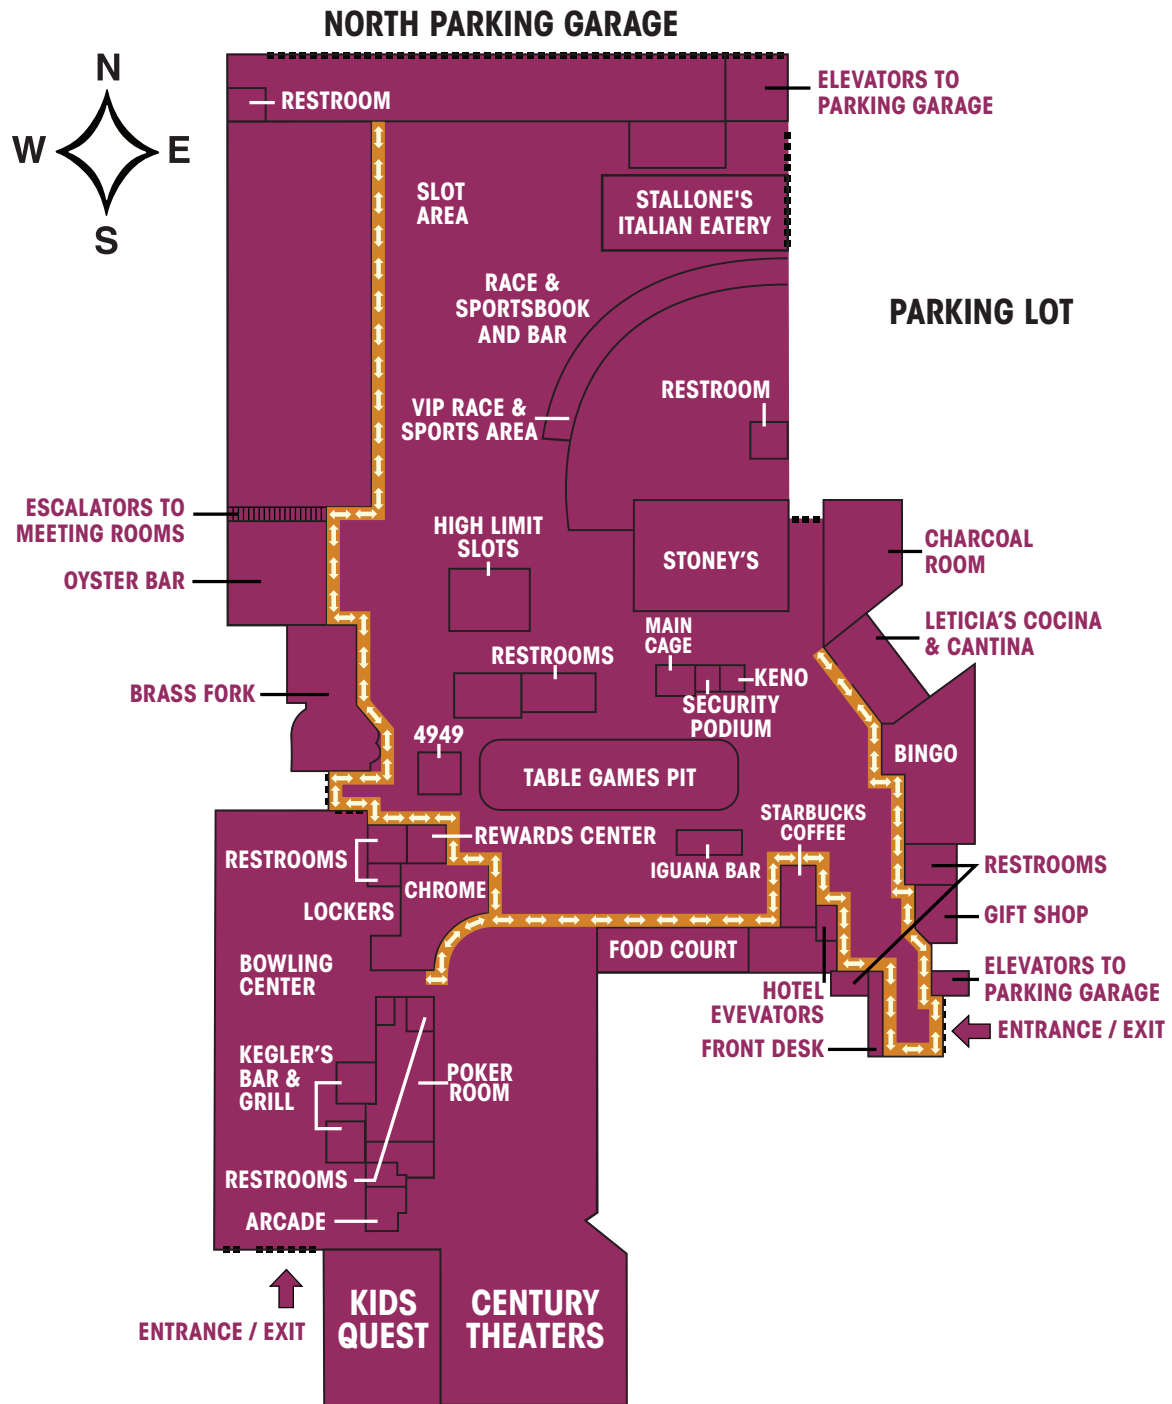

SANTA FE STATION[®]

SALES KIT

GREAT MEETINGS & EVENTS START HERE

PROPERTY MAP

HOTEL & GUEST ROOMS

Each of our 200 guest rooms boasts an inviting interior and modern amenities. While our numerous property amenities, lively lounges and always personalized service makes for an incredible experience.

Capacity 10+

THEATRE

Host to an incredible array of Las Vegas entertainment. You can catch everything from Country and Blues concerts to stand-up comedy in this intimate, action packed venue.

Capacity 150 – 400

Stoney's
NORTH FORTY

Enjoy an intimate country bar and entertainment space.

DINING

Dining Venues and Quick Eats.

Stallone's Italian Eatery

QUICK EATS

the charcoal room

steakhouse & bar

Leticia's is dedicated to providing the real flavors of Mexico from many different regions like Mexico City, Puebla, Guadalajara and the Mayan Peninsula.

BRASS FORK

Brass Fork offers a casual dining experience where you may enjoy sweet and savory options for breakfast, lunch and dinner! Open 24 hours a day, 7 days a week.