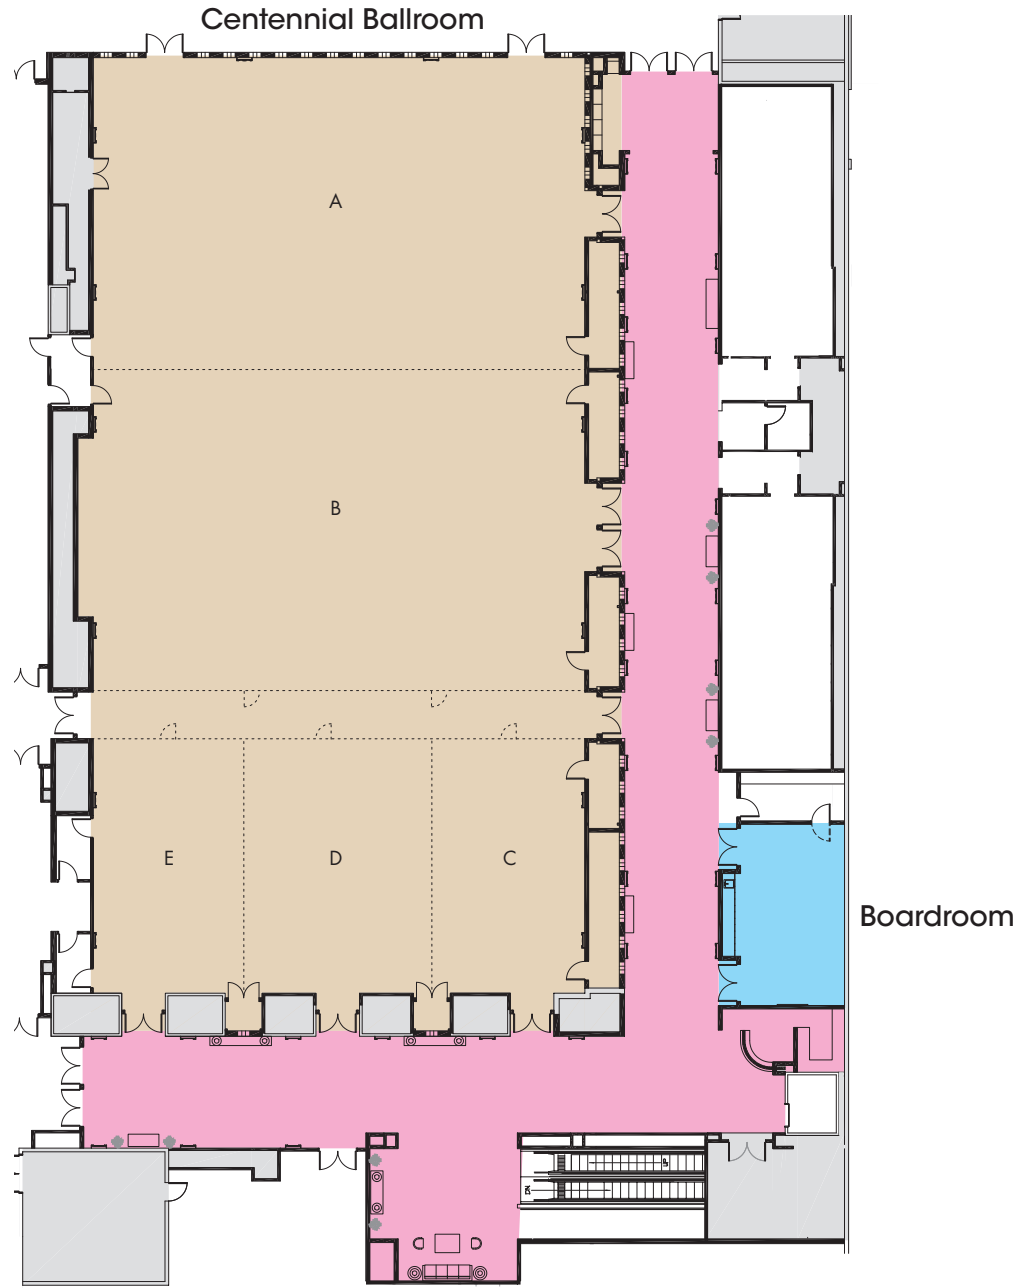

SANTA FE STATION[®]

SALES KIT

GREAT MEETINGS & EVENTS START HERE

PROPERTY MAP

HOTEL & GUEST ROOMS

Each of our 200 guest rooms boasts an inviting interior and modern amenities. While our numerous property amenities, lively lounges and always personalized service makes for an incredible experience.

Chrome Showroom

ROOM	SQUARE FOOTAGE	DIMENSIONS W x L	CEILING HEIGHT	CLASSROOM	THEATER	U-SHAPE	BANQUET	RECEPTION	CONFERENCE	EXHIBITS 10 x 10
EXECUTIVE MEETING ROOMS										
CENTENNIAL BALLROOM (OVERALL)	13,000	152' x 80'	20'	500	1,500	N/A	800	1,200	N/A	65
CENTENNIAL BALLROOM A	4,160	51' x 80'	20'	120	400	50	200	450	50	20
CENTENNIAL BALLROOM B	4,160	51' x 80'	20'	144	400	50	200	450	50	20
CENTENNIAL BALLROOM C	960	25' x 40'	20'	36	50	20	40	50	24	8
CENTENNIAL BALLROOM D	1,200	31' x 40'	20'	48	70	26	60	80	32	10
CENTENNIAL BALLROOM E	960	25' x 40'	20'	36	50	20	40	50	24	8
CENTENNIAL BALLROOM AB	8,320	102' x 80'	20'	345	800	90	300	800	100	40
CENTENNIAL BALLROOM BCDE	7,280	102' x 80'	20'	150	320	90	350	800	100	45
CENTENNIAL BALLROOM CD	2,160	54' x 40'	20'	120	150	30	100	150	40	18
CENTENNIAL BALLROOM DE	2,160	54' x 40'	20'	120	150	30	100	150	40	18
CENTENNIAL BALLROOM CDE	3,120	78' x 40'	20'	115	220	40	180	300	50	26
BOARDROOM	522	28' x 15'	20'	N/A	N/A	N/A	N/A	N/A	18	N/A
PREFUNCTION	3,572	152' x 14'	20'	N/A	N/A	N/A	N/A	N/A	N/A	N/A
PECOS A	1,548	36' x 43'	13'	48	80	20	50	85	26	10
PECOS B	2,150	50' x 43'	13'	90	225	36	130	225	40	20
CHROME SHOWROOM	6,500	-	-	-	500	N/A	200	600	N/A	N/A